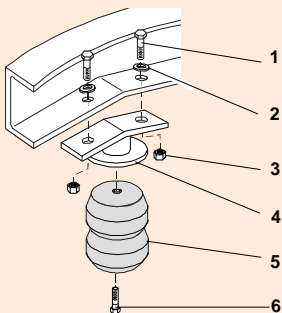

TIMBREN SES

Suspension Enhancement Systems

DR250

For more information contact our
Customer Service Department:
800-263-3113
sales@timbren.com