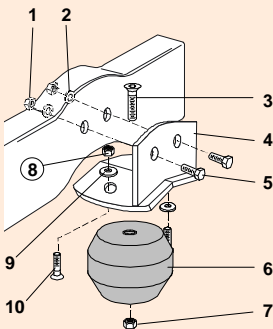

TIMBREN SES

Suspension Enhancement Systems

DRTTHD

For more information contact our
Customer Service Department:
800-263-3113
sales@timbren.com