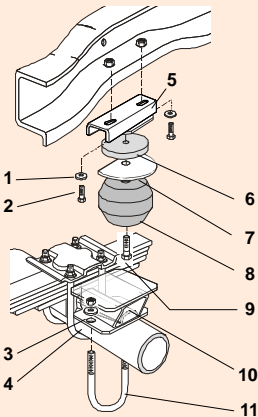

TIMBREN SES

Suspension Enhancement Systems

DRTT3597

For more information contact our
Customer Service Department:
800-263-3113
sales@timbren.com