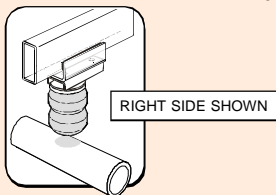

TIMBREN SES

Suspension Enhancement Systems

DR2500CA

For more information contact our
Customer Service Department:
800-263-3113
sales@timbren.com